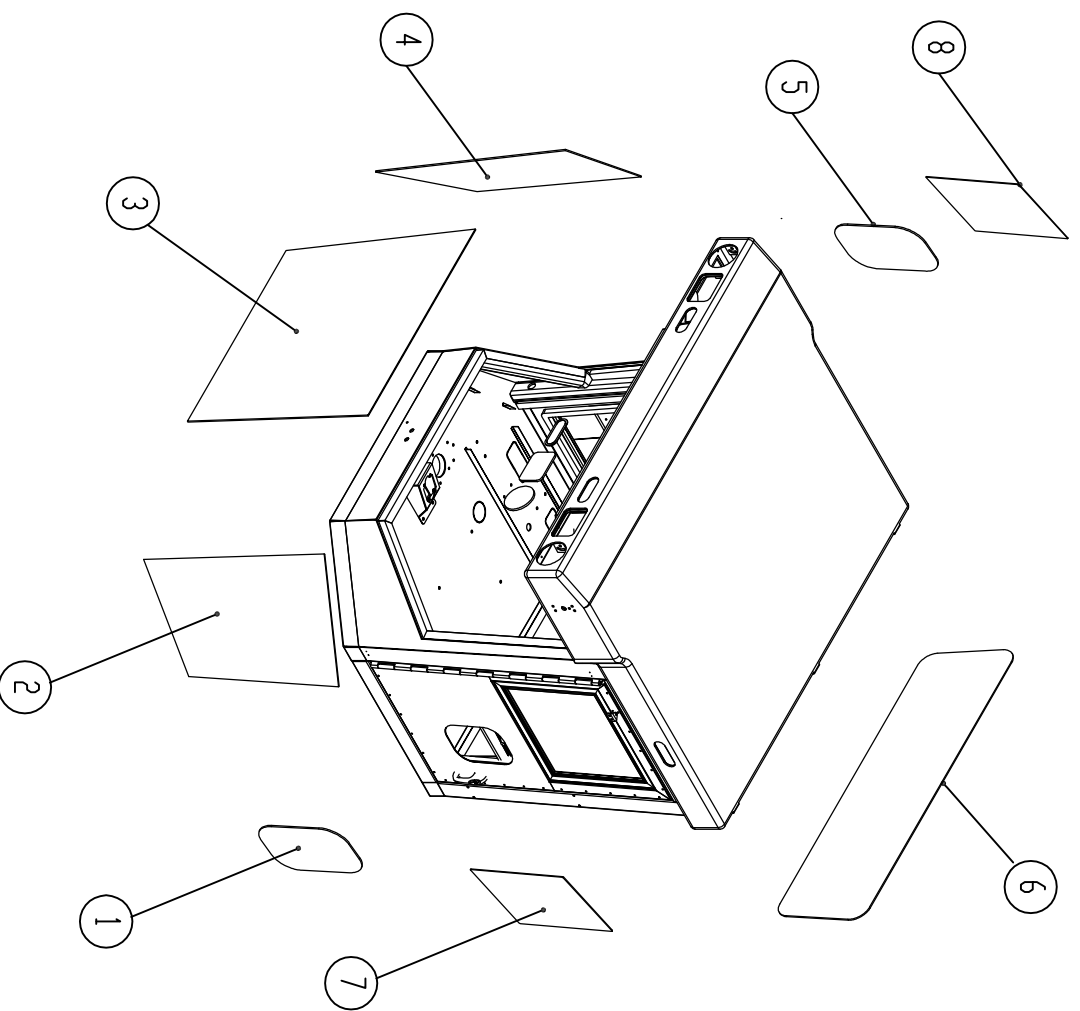

Num	Part Num.	Description	Quantity
1	RST-KODIAK006	Left door view glass	1
2	RST-KODIAK002	Left side glass	1
3	RST-KODIAK004	Front glass	1
4	RST-KODIAK001	Right side glass	1
5	RST-KODIAK005	Right door view glass	1
6	RST-KODIAK003	Rear glass	1
7	RST-KODIAK008	Left window glass	1
8	RST-KODIAK007	Right window glass	1

KODIAK

DRAWING NOT TO SCALE
MATERIAL
ASSEMBLY

UNLESS OTHERWISE SPECIFIED
DIMENSIONS ARE IN INCHES
Dual dimensions are in mm
Reference dimensions are in ( )
TOLERANCES:
Fractional: 1/8"
Angular: MICH 1.05° BEND
Machined/Drilled Holes:
All Others:
xx .100
xxx .003

Part Description
Cab Glass Assembly
Part Number
K01649-01

DRAWN BY JND DATE 01/04/2020

SCALE: 3:2 WEIGHT:

SHEET 1 OF 1
-0