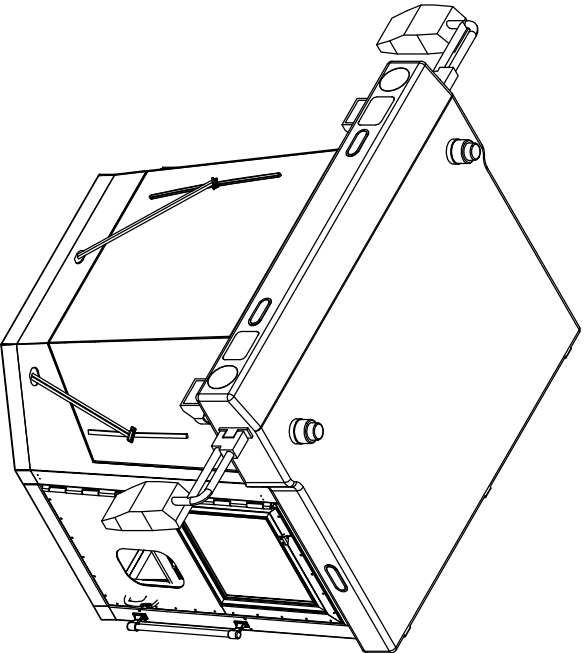

Num	Part Num.	Description	Quantity
1	RST-KODIAK006	Left door view glass	1
2	RST-KODIAK002	Left side glass	1
3	RST-KODIAK004	Front glass	1
4	RST-KODIAK001	Right side glass	1
5	RST-KODIAK005	Right door view glass	1
6	RST-KODIAK003	Rear glass	1
7	RST-KODIAK008	Left window glass	1
8	RST-KODIAK007	Right window glass	1

KODIAK

DRAWING NOT TO SCALE
MATERIAL
ASSEMBLY

UNLESS OTHERWISE SPECIFIED
DIMENSIONS ARE IN INCHES
Dual dimensions are in mm
Reference dimensions are in ( )
TOLERANCES:
Fractional: 1/8"
Angular: MICH 1.05° BEND
Machined/Drilled Holes:
All Others:
xx .100
xxx .003

Part Description
Cab Glass Assembly
Part Number
K01649-01

DRAWN BY JND DATE 01/04/2020

SCALE: 3:2 WEIGHT:

SHEET 1 OF 1
-0