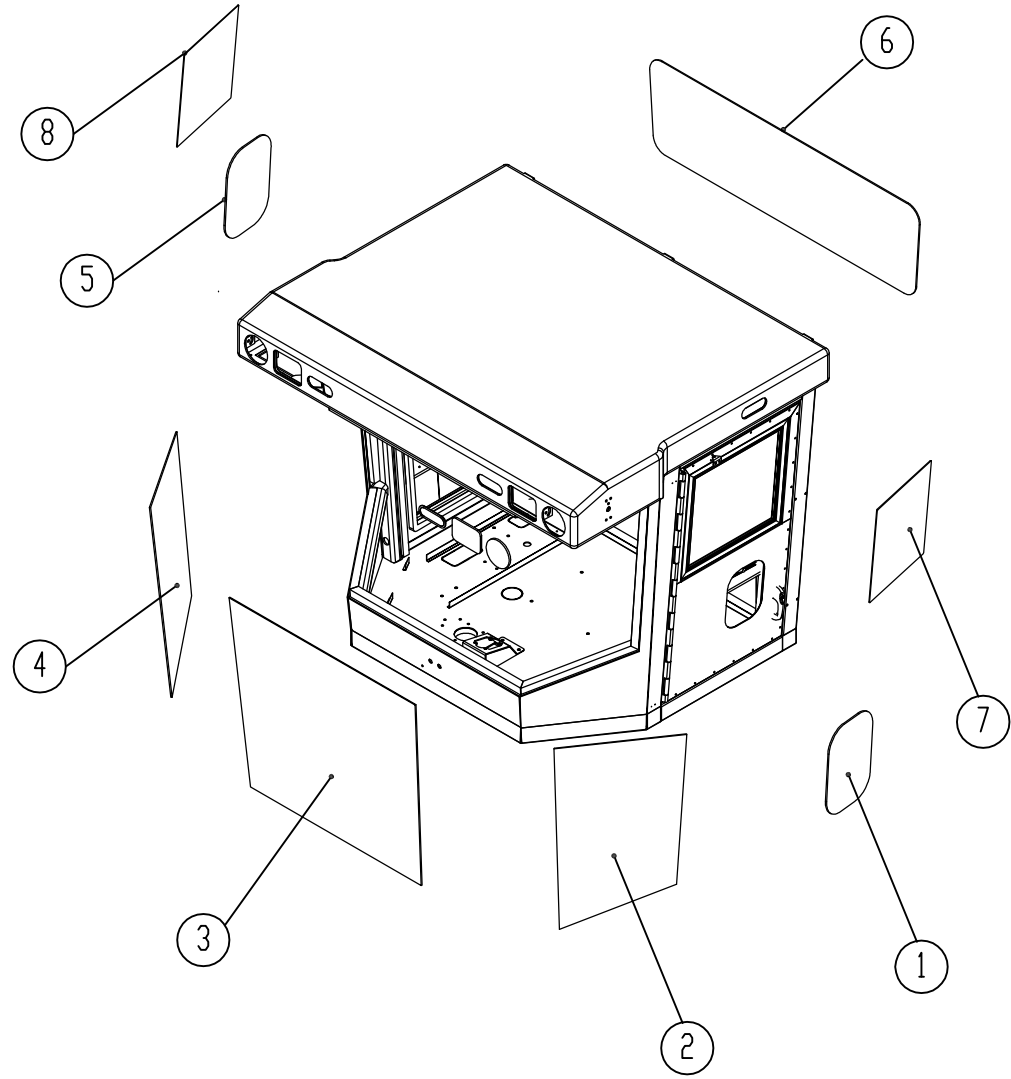

Num	Part Num.	Description	Quantity
1	RST-KODIAK006	Left door view glass	1
2	RST-KODIAK002	Left side glass	1
3	RST-KODIAK004	Front glass	1
4	RST-KODIAK001	Right side glass	1
5	RST-KODIAK005	Right door view glass	1
6	RST-KODIAK003	Rear glass	1
7	RST-KODIAK008	Left window glass	1
8	RST-KODIAK007	Right window glass	1

KODIAK

DRAWING NOT TO SCALE

MATERIAL	
ASSEMBLY	

All Others:
xx ±0.10
xxx ±0.06
0.03

Part Description

Cab Glass Assembly

Part Number

K01649-01

-0

DRAWN BY JND DATE 01/04/2020

SCALE: 3:2

WEIGHT:

SHEET 1 OF 1