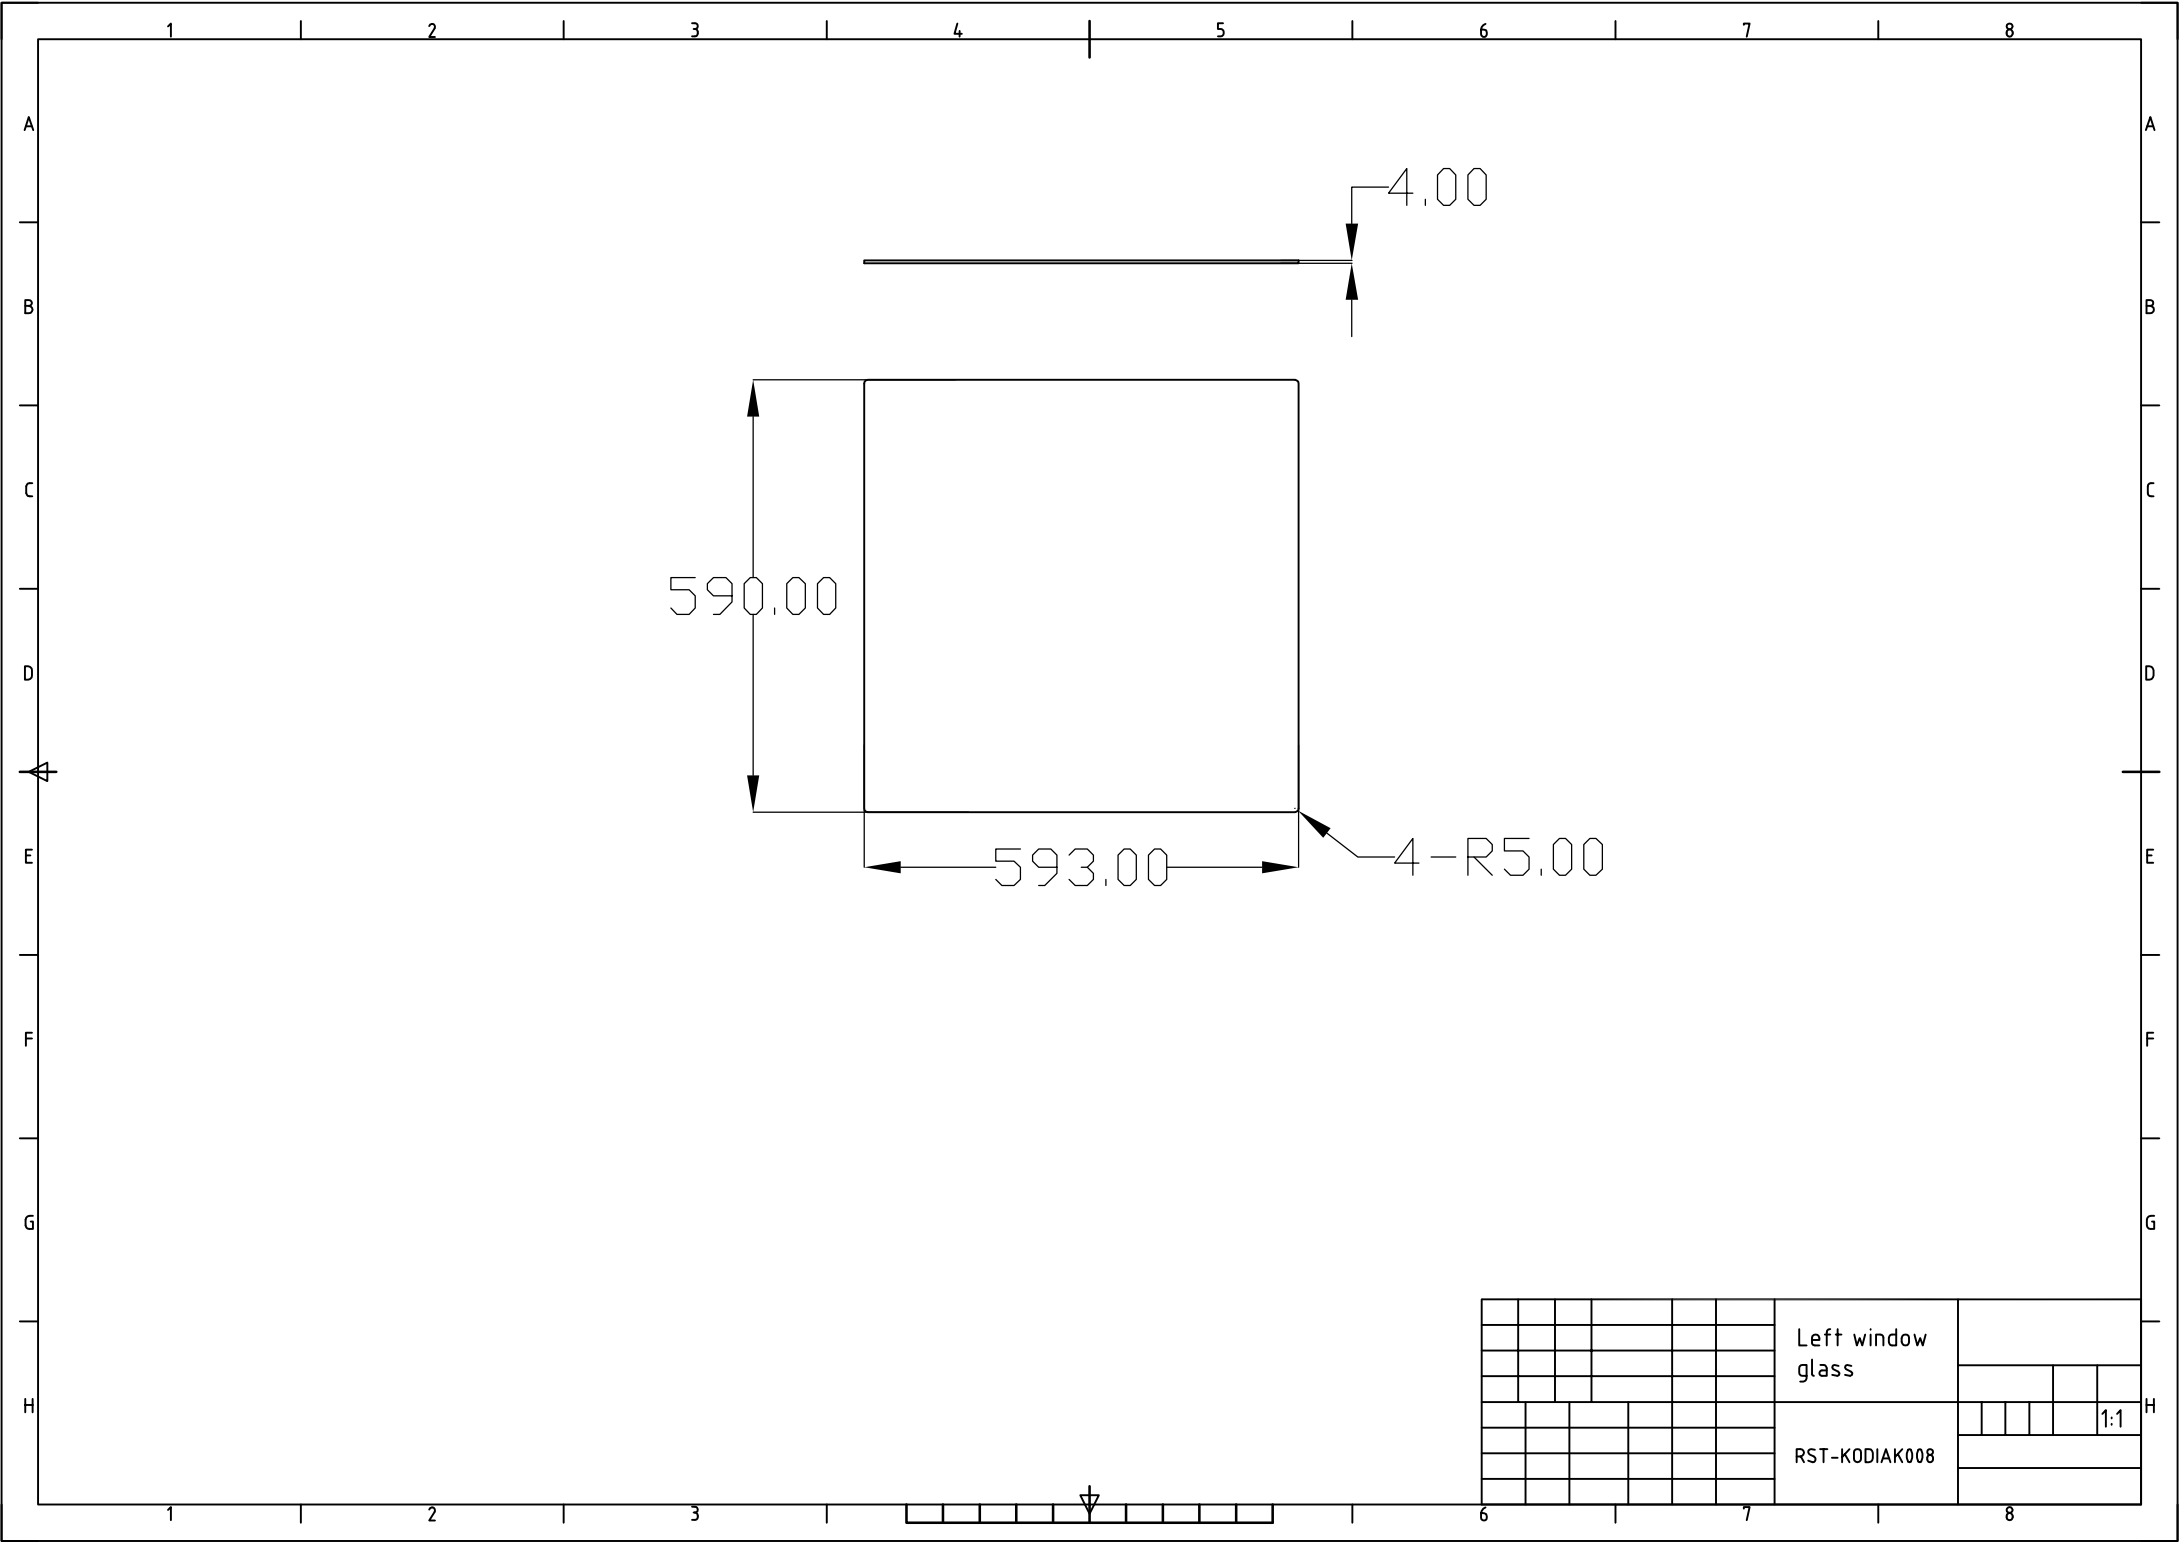

590.00

593.00

4.00

4-R5.00

Left window
glass

RST-KODIAK008

1:1