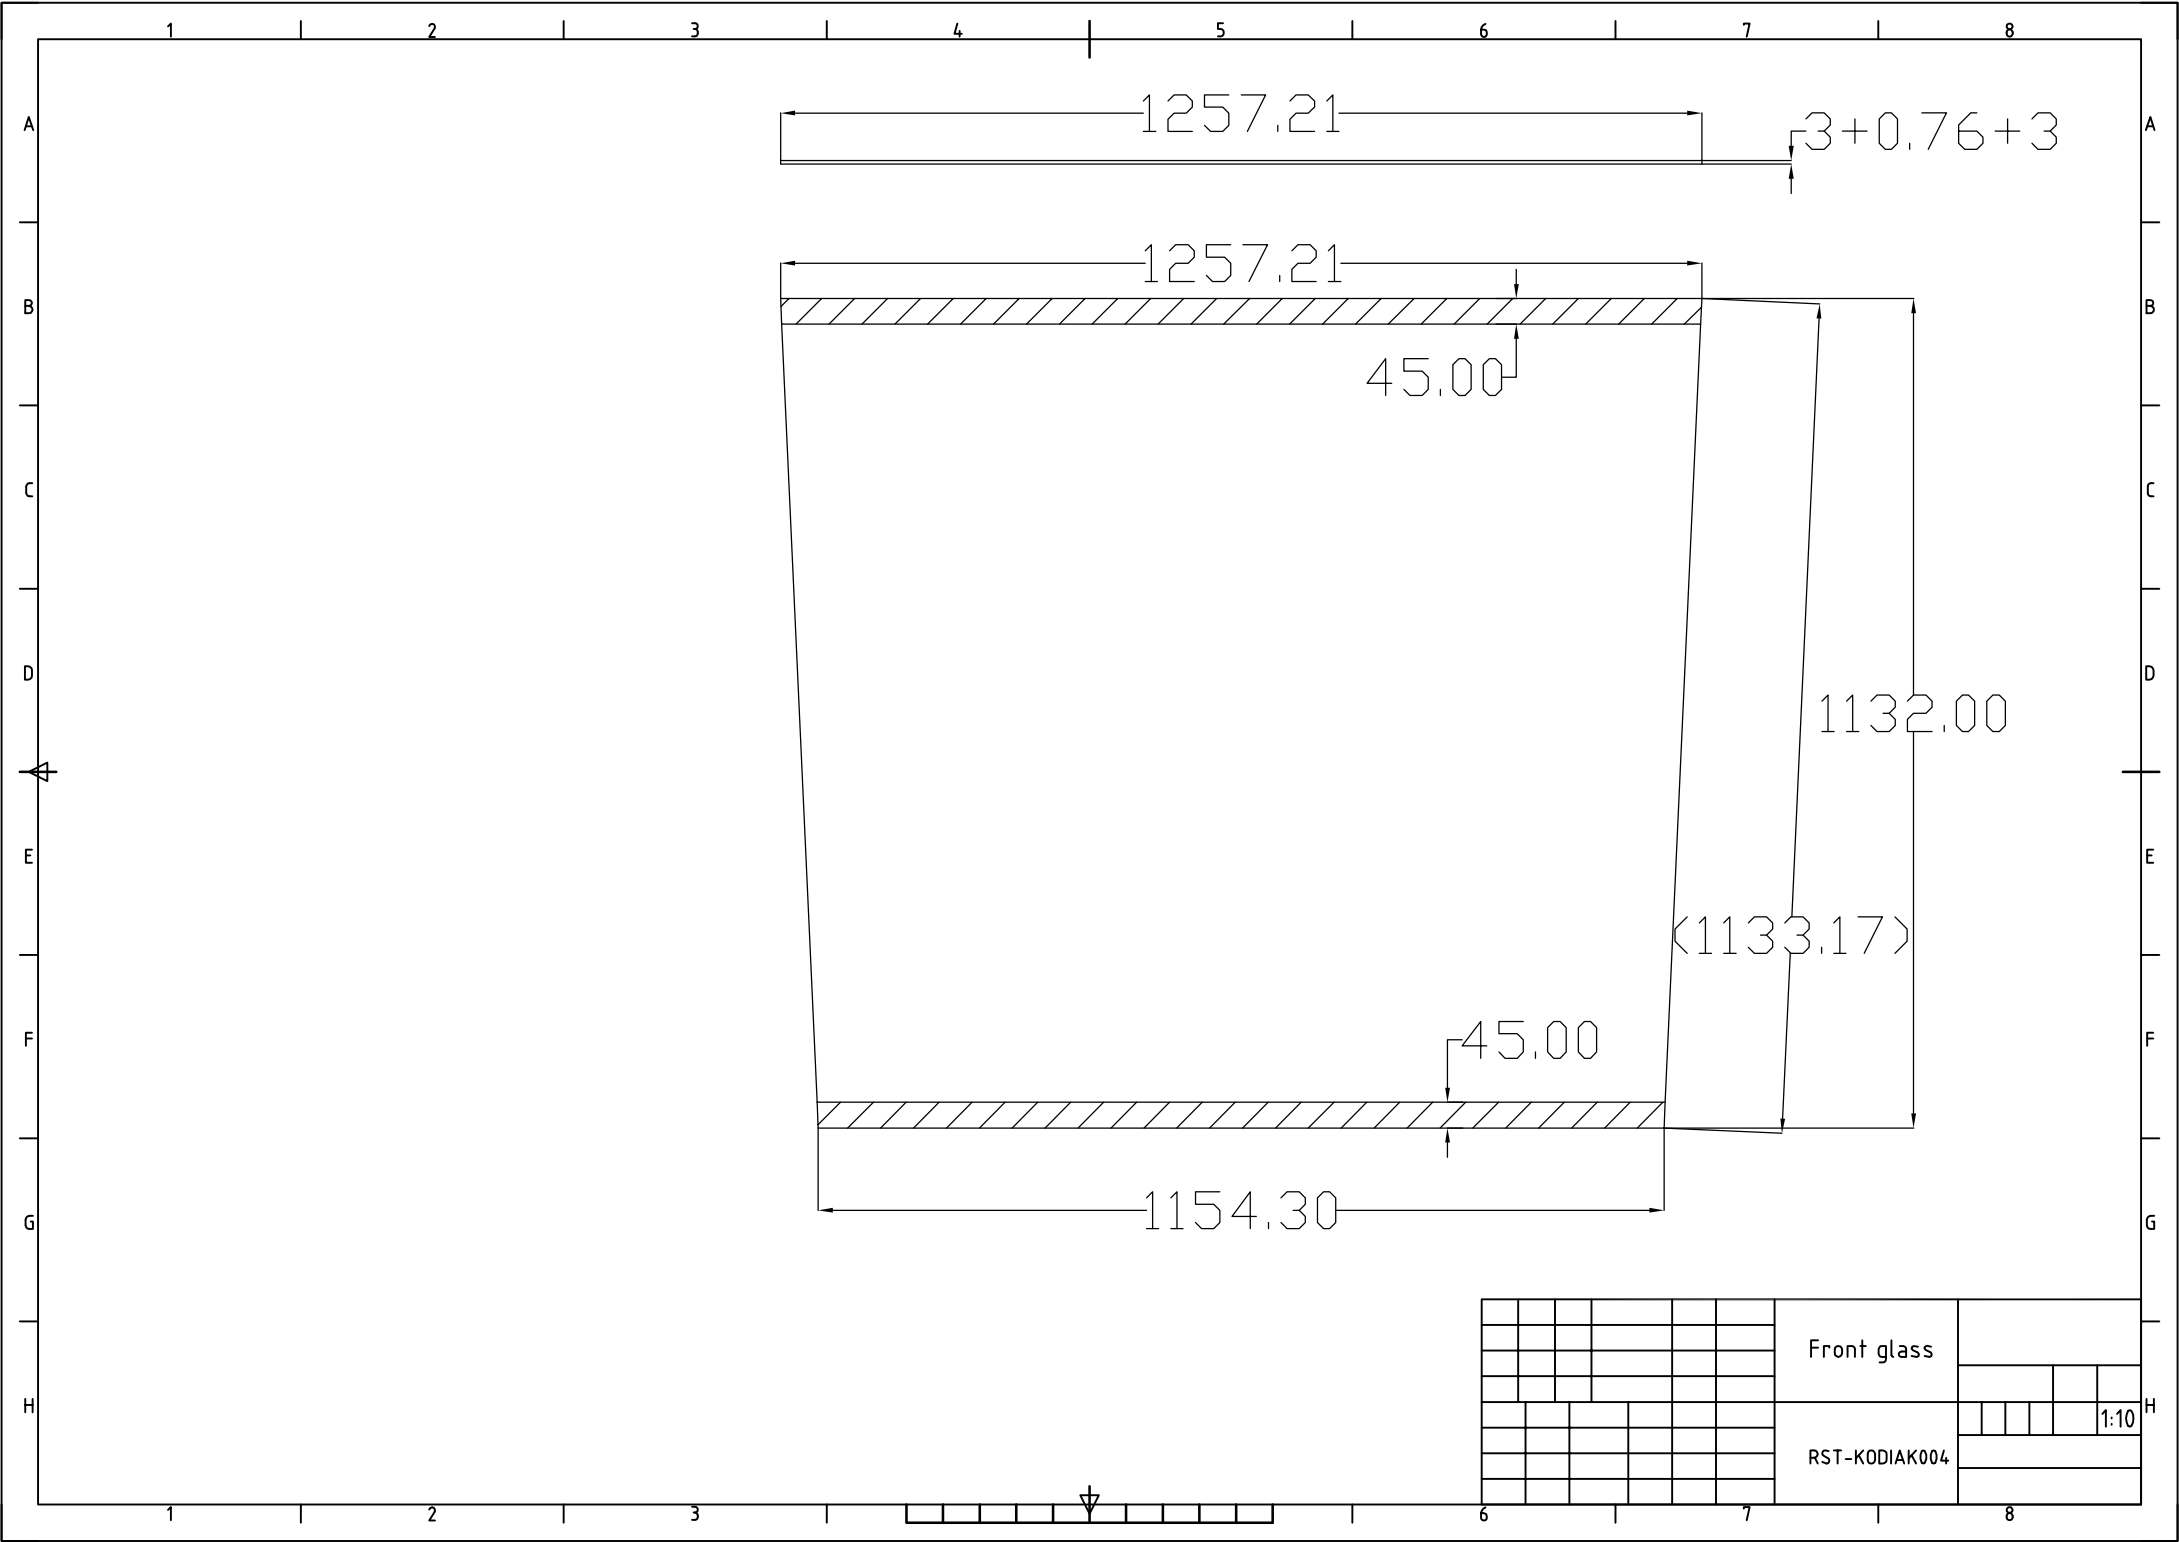

1 2 3 4 5 6 7 8

A
B
C
D
E
F
G
H

A
B
C
D
E
F
G
H

1257.21 $3+0.76+3$

1257.21

45.00

1132.00

(1133.17)

45.00

1154.30

Front glass

RST-KODIAK004

1:10

1 2 3 4 5 6 7 8