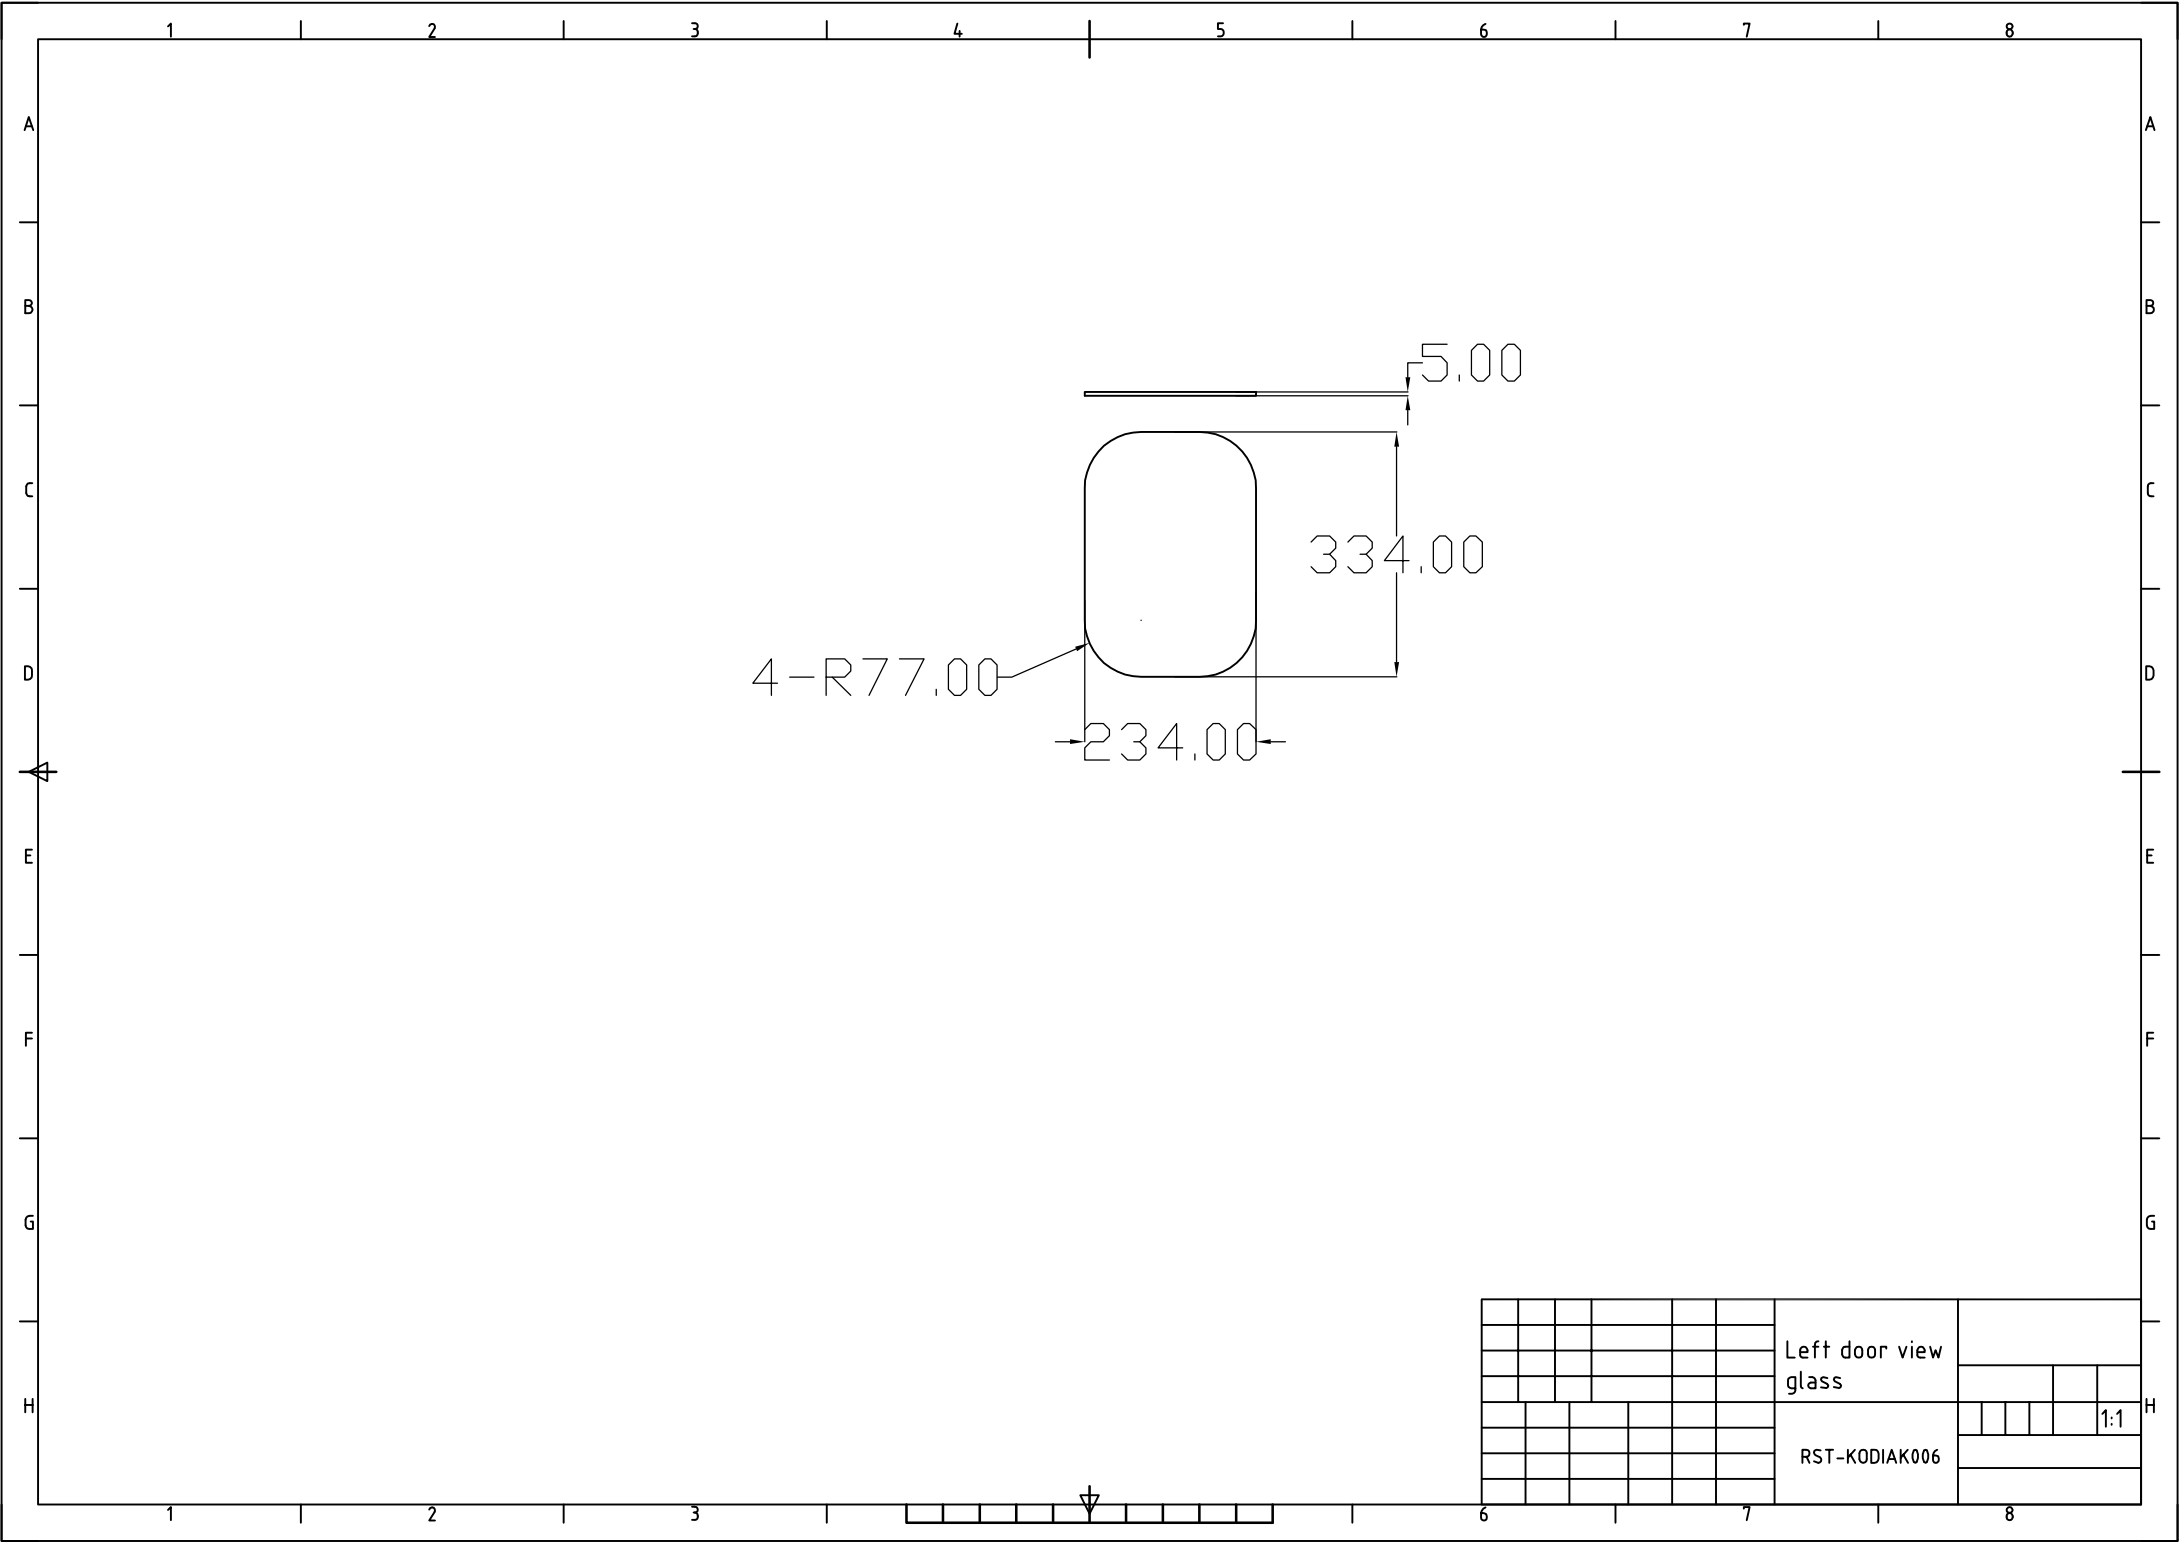

4-R77.00

5.00

334.00

234.00

Left door view
glass

RST-KODIAK006

1:1