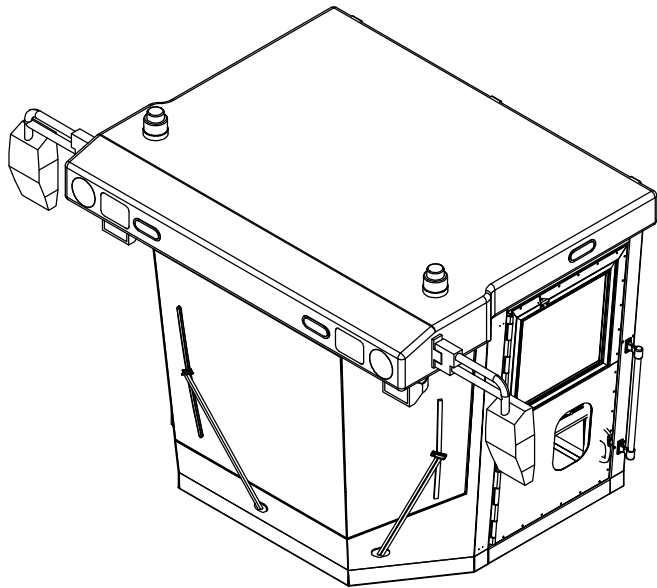

Num	Part Num.	Description	Quantity
1	RST-KODIAK006	Left door view glass	1
2	RST-KODIAK002	Left side glass	1
3	RST-KODIAK004	Front glass	1
4	RST-KODIAK001	Right side glass	1
5	RST-KODIAK005	Right door view glass	1
6	RST-KODIAK003	Rear glass	1
7	RST-KODIAK008	Left window glass	1
8	RST-KODIAK007	Right window glass	1

KODIAK

DRAWING NOT TO SCALE

MATERIAL	
ASSEMBLY	

All Others:
xx ±0.10
xxx ±0.06
0.03

Part Description

Cab Glass Assembly

Part Number

K01649-01

-0

DRAWN BY JND DATE 01/04/2020

SCALE: 3:2

WEIGHT:

SHEET 1 OF 1